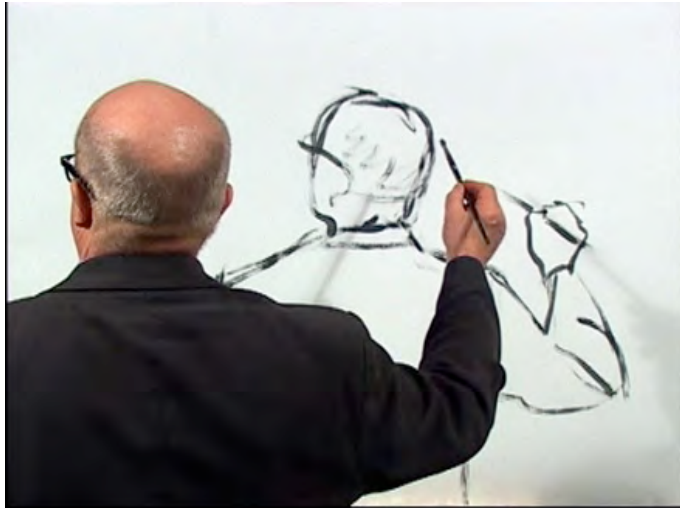

The Double-Mirrored Self
Ian Bourn

The Works:

2-Mirror Self Portrait, version 1 'Reflex Action' (2015), acrylic on paper, 75cm x 100cm

2-Mirror Self Portrait, version 2 'Ascension' (2015), acrylic on paper, 75cm x 100cm

2-Mirror Self Portrait, version 3 'Interface/Interlace' (2015), acrylic on paper, diptych pair, 30cm x 40cm and 75cm x 100cm

2-Mirror Self Portrait, version 4 'Cornered' (2015), acrylic on paper, diptych pair 30cm x 40cm and 75cm x 100cm

That Him (2016), acrylic on canvas, framed triptych, 60cm x 80cm

2-Mirror Self Portrait, version 5 'Grimoire' (2016), acrylic on canvas, mixed media and video sequence

Interface/Interlace (2015), colour video 3 minutes