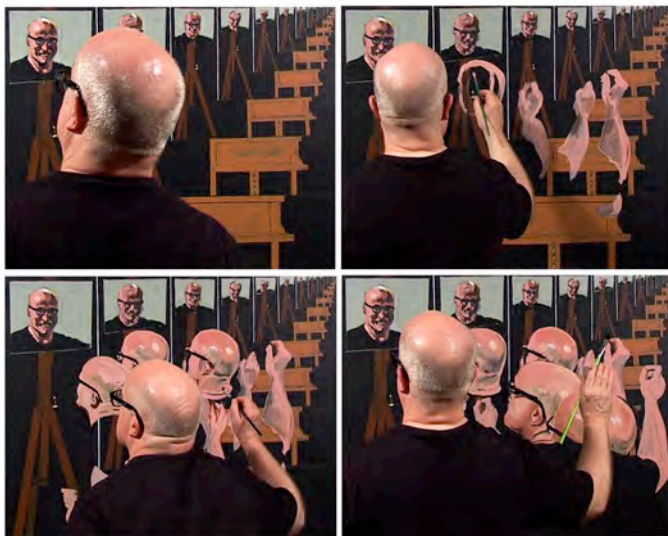

Grimoire (2016), colour video